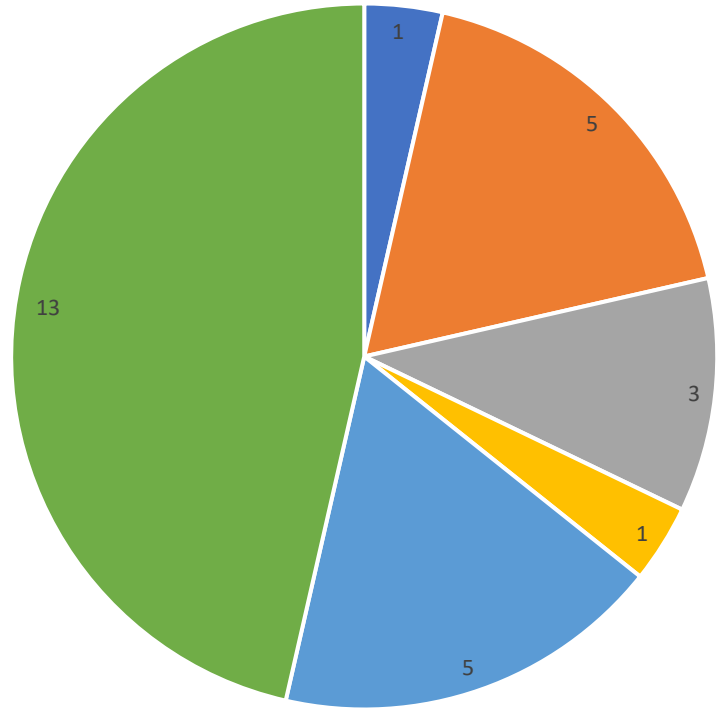

2020-2021 Job Club Demographics	
School District	# students
Carson City School District	1
Clark County School District	5
Charter Schools	3
Elko County School District	1
Lyon County School District	5
Washoe County School District	13
Total	28

2020-2021 Job Club Demographics # students

- Carson City School District
- Clark County School District
- Charter Schools
- Elko County School District
- Lyon County School District
- Washoe County School District